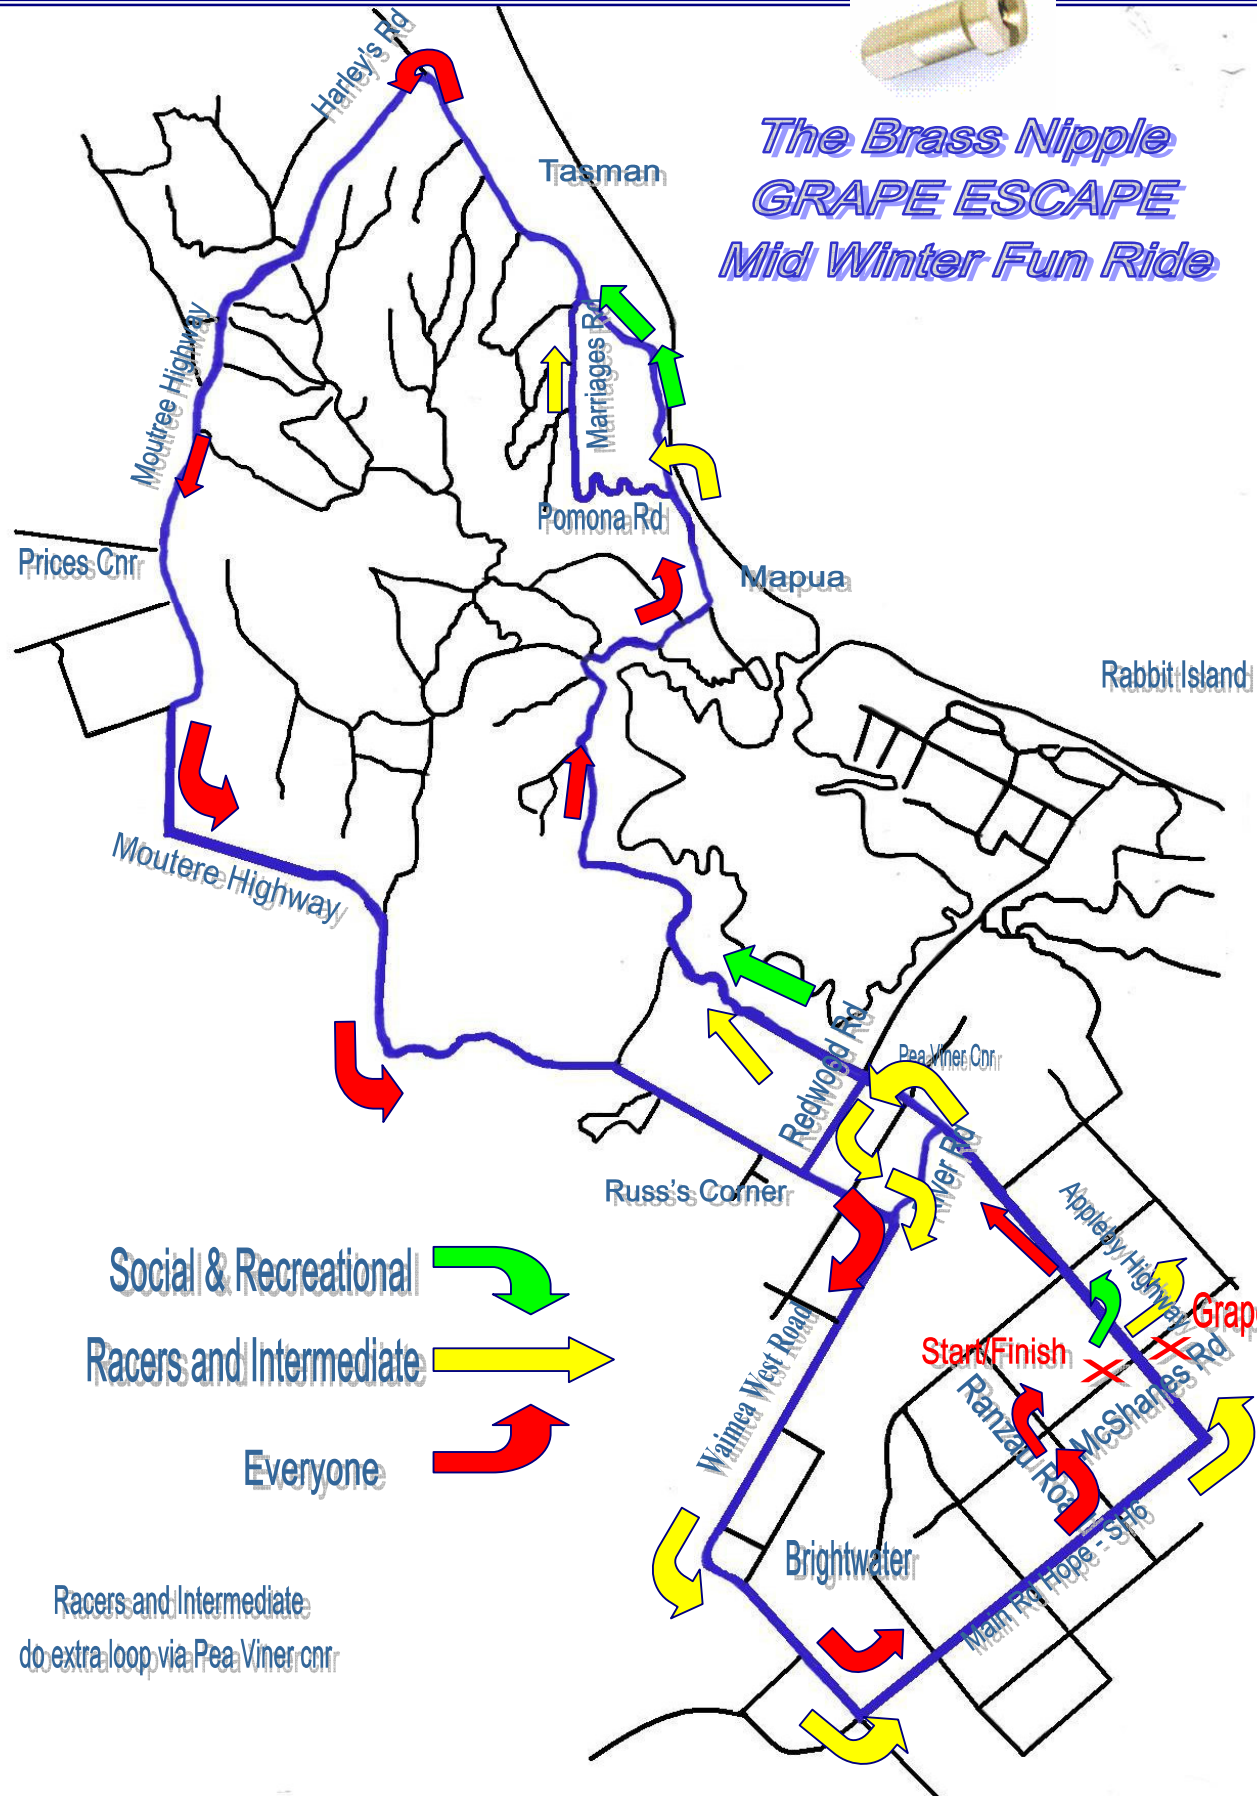

The Brass Nipple GRAPE ESCAPE Mid Winter Fun Ride

- Social & Recreational 
- Racers and Intermediate 
- Everyone 

Racers and Intermediate
do extra loop via Pea Viner cnr

Start/Finish  Grape Escape

3 Brothers Cnr